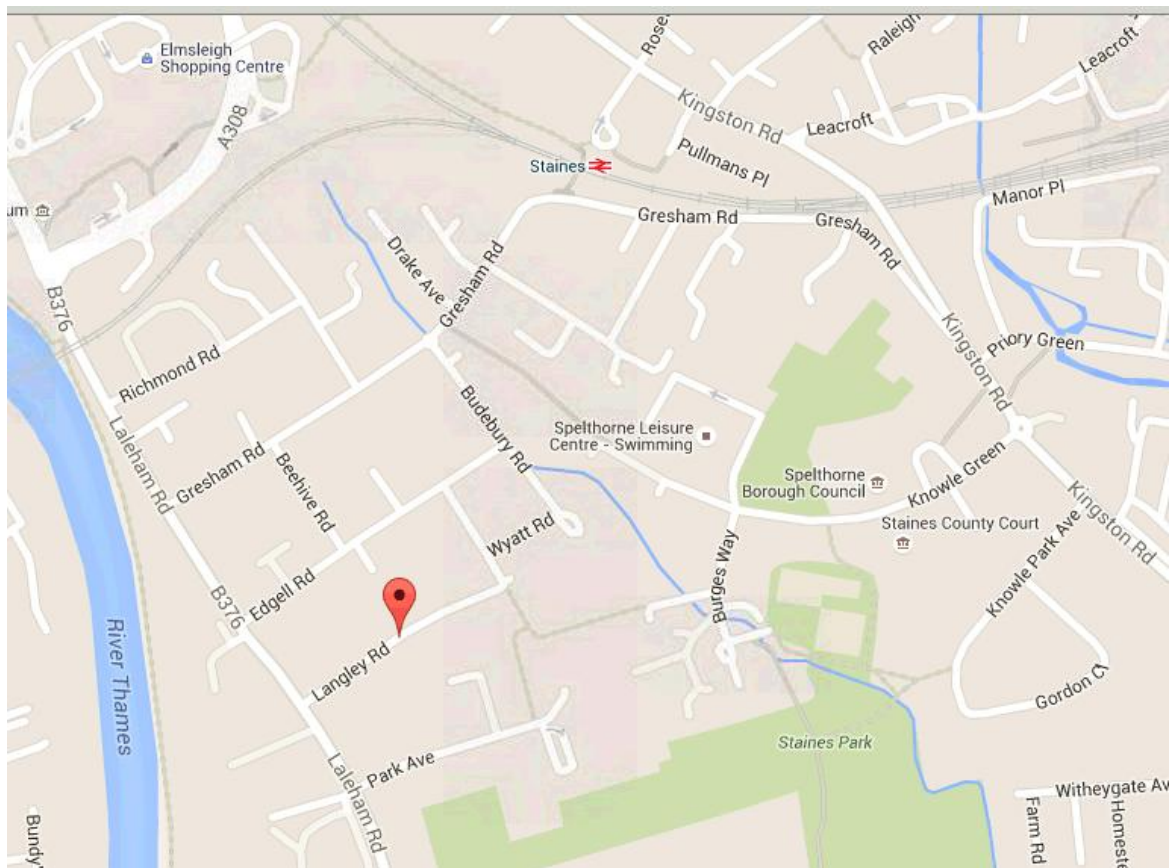

Thameside Centre (Army Cadet Centre)

Address: Langley Road, Staines-Upon-Thames, Surrey, TW18 2EH

Please find a hyperlink below to a google maps version of the venue to get directions from your location:

<https://www.google.com/maps/place/Langley+Rd,+Staines,+Surrey+TW18+2EH,+UK/@51.4335288,-0.4902515,15z/data=!4m2!3m1!1s0x487676d29bdef577:0x214674af59db1324>

By Car: Approach from Laleham Road and turn left onto Langley Road to get to the venue.

By Train: Follow links to go to the nearest train station which is the Staines Rail Station, this is in walkable distance from the venue.